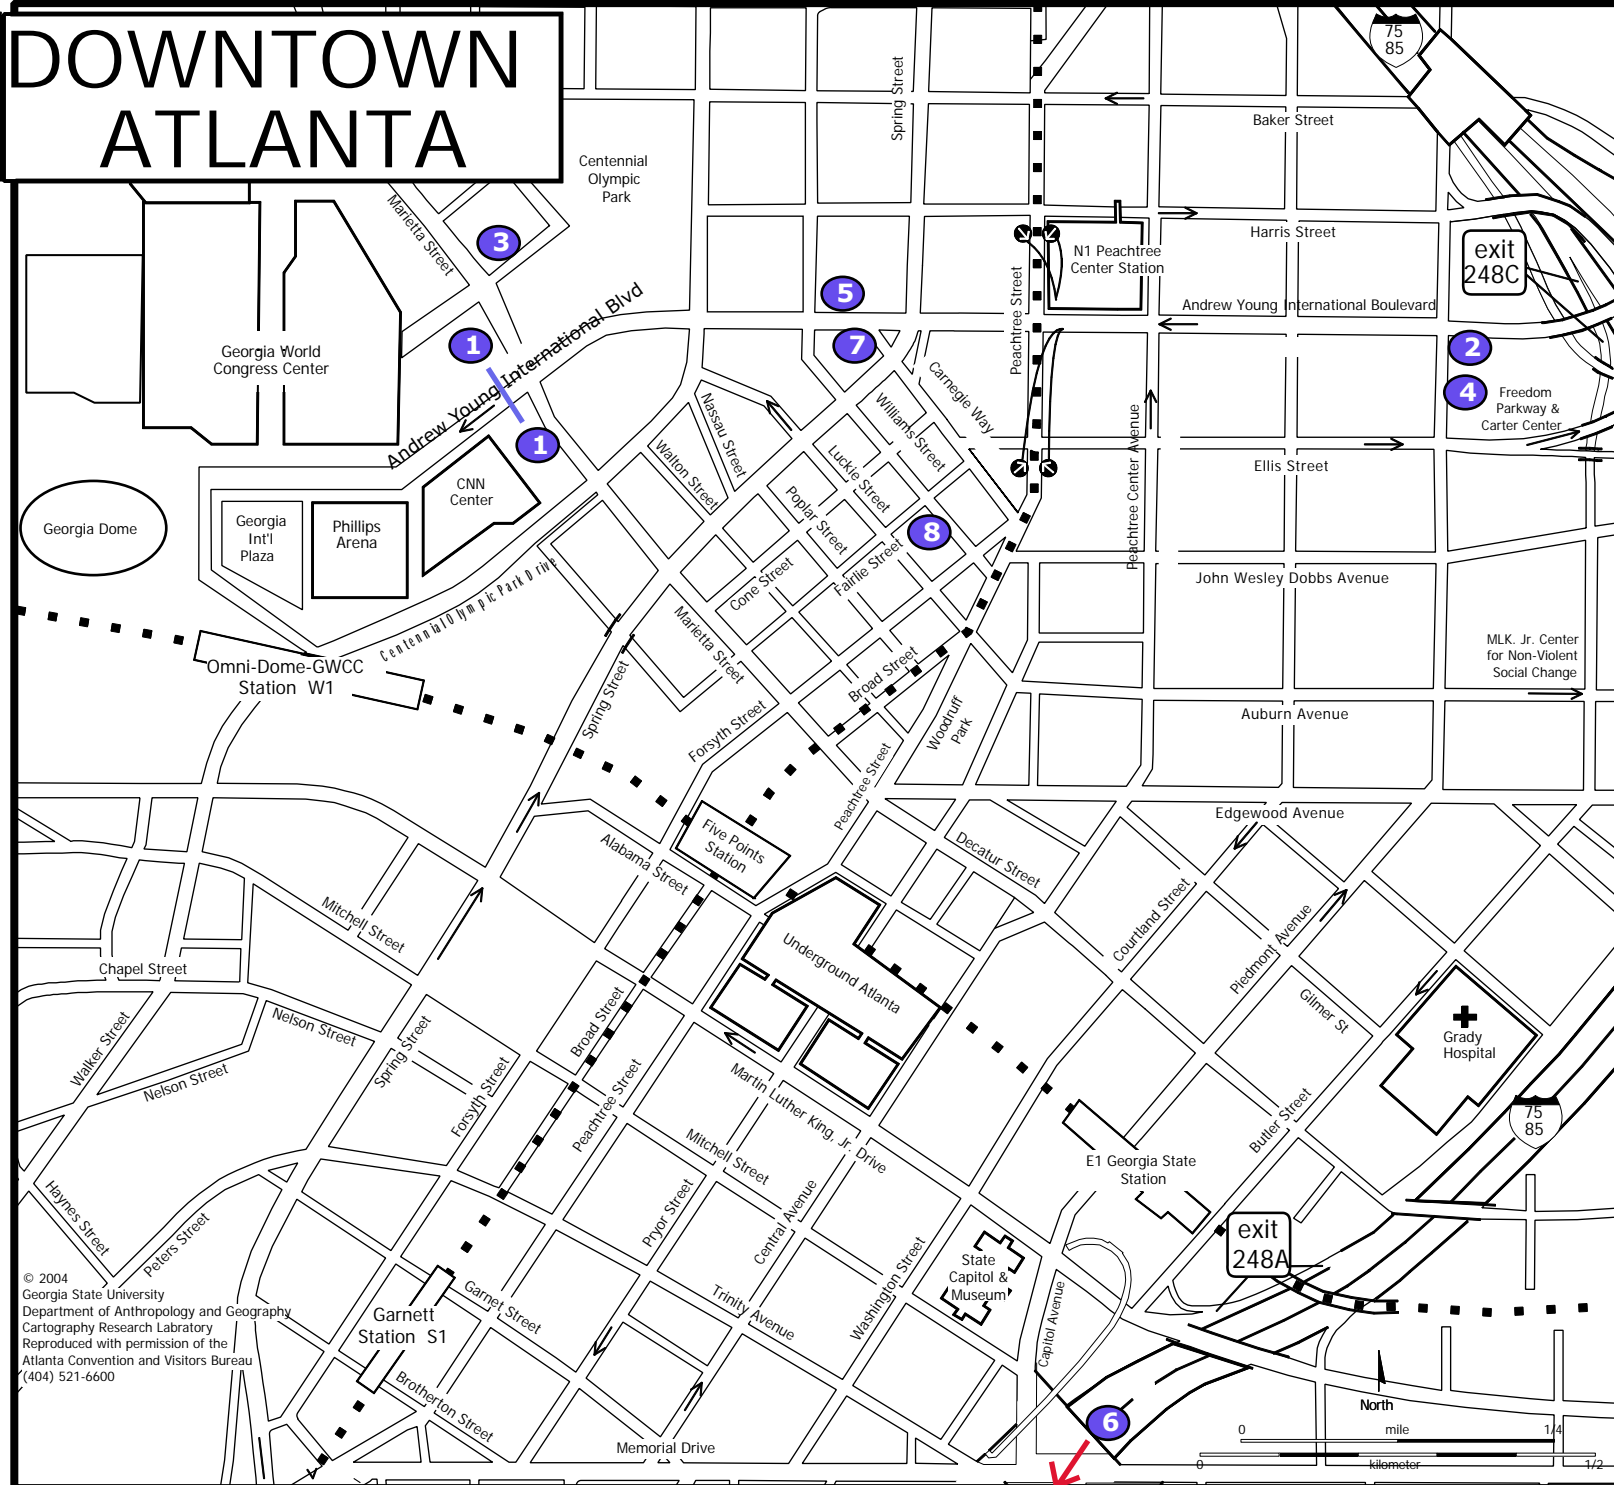

# DOWNTOWN ATLANTA

- 1 Omni Hotel @ CNN Center
- 2 Courtyard Downtown
- 3 Embassy Sts@Cent Olymp Prk
- 4 Fairfield Inn Downtown
- 5 Holiday Inn Downtown
- 6 Holiday Inn Select
- 7 Atlanta Marriott Downtown
- 8 Quality Hotel

© 2004  
 Georgia State University  
 Department of Anthropology and Geography  
 Cartography Research Laboratory  
 Reproduced with permission of the  
 Atlanta Convention and Visitors Bureau  
 (404) 521-6600